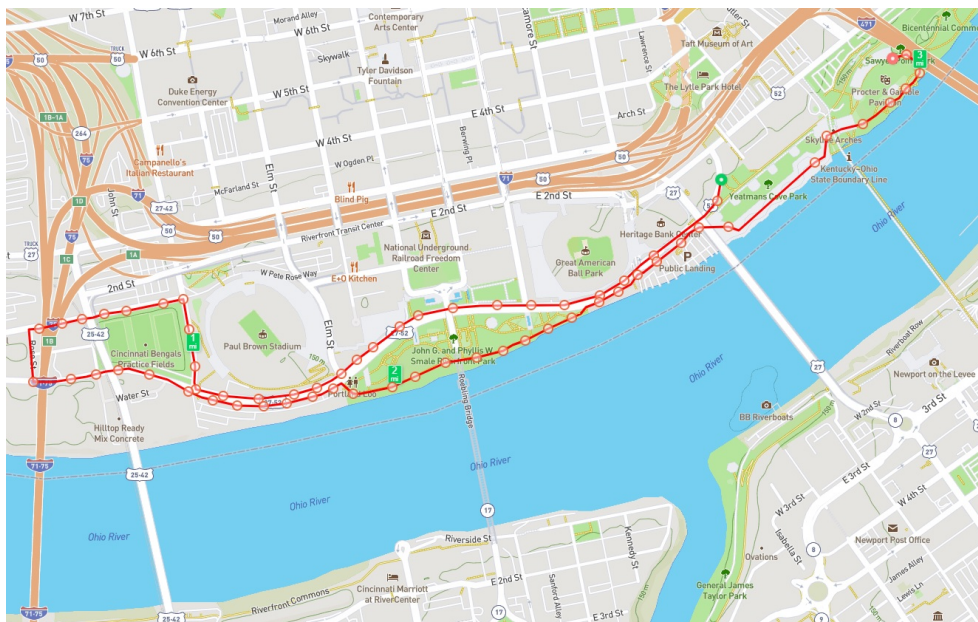

Cincinnati Ice Cream 5k Race

Day Information

Event Address & Check-in:

Sawyer Point Park
705 E Pete Rose Way Cincinnati,
OH 45202

Advance Packet Pickup:

Advance pickup is taking place on Thursday, June 30, from 5:00 - 7:00 PM at Fleet Feet Newport (317 Monmouth St. Newport, KY). You can pick up for others, but only if their waiver has been signed and you know exactly how their name appears on the registration.

5K:

- 1st, 2nd, 3rd place overall male/female
- Ages 0-18 1st place male/female
- Ages 19-25 1st place male/female
- Ages 26-35 1st place male/female
- Ages 36–50 1st place male/female
- Ages 50 and up 1st place male/female

Dogs: While it is our general policy to allow dogs, Cincinnati Parks ask that your pets stay home during this event due to ice cream being served at the after-party.

Parking:

- There are many options for parking. There is limited parking right at the entrance of Sawyer Point off Pete Rose Way. There are also multiple parking lots off Pete Rose Way and on Eggleston Ave. There is also the parking garage at Current at the Banks. With the exception of the parking garage, most lots around the park will be \$5.00 per the Cincinnati Park Board or a charge by the hour.

Course Information:

You may need to zoom in for detail. Below is the 5K course map:

Kid's 1 Mile Run Course Map: (Please zoom in for detail)